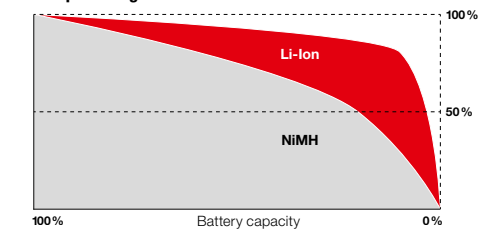

SOLA LI-ION AKKU

UP TO 45 HOURS OF POWER FOR YOUR CROSSLINE.

Optional the CROSSLINE can be fitted with the latest SOLA Li-ion battery technology: This means up to 45 hours of power for the device and improved visibility of the laser lines. Short charging times and high availability make the CROSSLINE a powerful and compact package.

Full power right to the end.