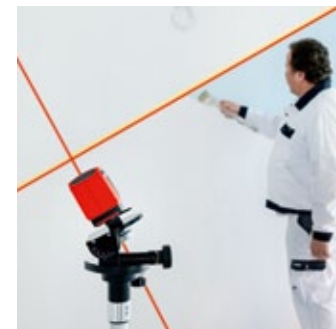

CROSSLINE

PERFECT RESULTS WITH BRIGHT LASER LINES.

The crossline laser has optimum laser visibility, ensuring ultra-precise levelling, with a measurement tolerance of just 0.2 mm/m.

CROSSLINE

EXACT 90° ANGLE FOR CONVENIENCE.

CROSSLINE simplifies your day-to-day tasks from day one. Whether you are laying tiles, installing heating, painting, wallpapering, or constructing furniture or exhibition stands – the high accuracy of SOLA's CROSSLINE will save you precious time.

Its clearly visible horizontal and vertical laser lines form a cross with an angle of exactly 90°.

The clearly visible line panorama makes it easy for you to make perfect and precise adjustments to furniture, fittings and flooring.

CROSSLINE

PRECISE ACROSS A WIDE RANGE OF APPLICATIONS.

Regardless of which rooms you are working in, the CROSSLINE offers you the best possible visibility thanks to its bright laser lines. The versatile crossline laser is intuitive to use and achieves ranges of up to 80 m when used in combination with a hand-held receiver.