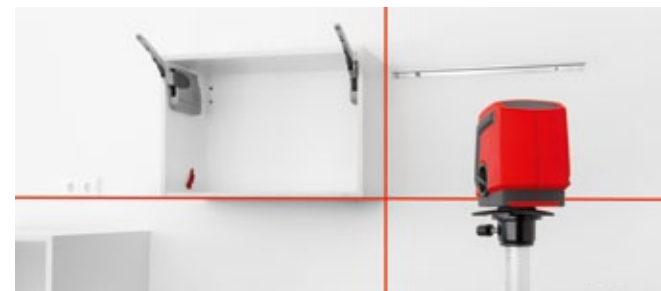

CROSSLINE

PERFECT RESULTS WITH BRIGHT LASER LINES.

The crossline laser has optimum laser visibility, ensuring ultra-precise levelling, with a measurement tolerance of just 0.2 mm/m.

CROSSLINE

EXACT 90° ANGLE FOR CONVENIENCE.

Its clearly visible horizontal and vertical laser lines form a cross with an angle of exactly 90°.

The clearly visible line panorama makes it easy for you to make perfect and precise adjustments to furniture, fittings and flooring.