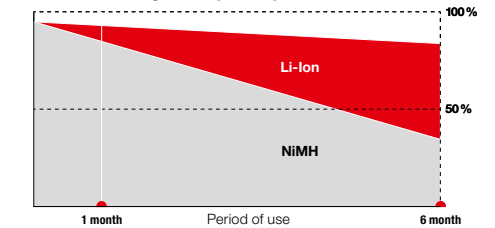

No self-discharge. Always ready to use.