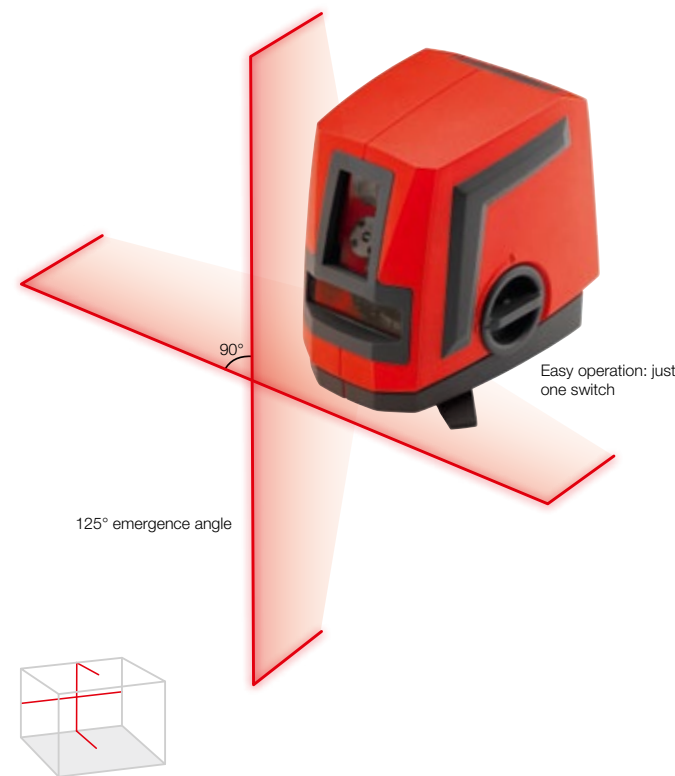

CROSSLINE

PERFECT RESULTS WITH BRIGHT LASER LINES.

The crossline laser has optimum laser visibility, ensuring ultra-precise levelling, with a measurement tolerance of just 0.2 mm/m.

CROSSLINE

EXACT 90° ANGLE FOR CONVENIENCE.

Its clearly visible horizontal and vertical laser lines form a cross with an angle of exactly 90°.

The clearly visible line panorama makes it easy for you to make perfect and precise adjustments to furniture, fittings and flooring.